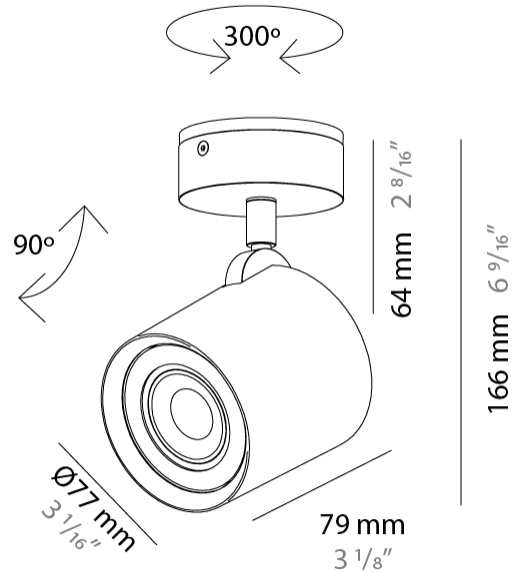

PROJECT	
TYPE	
SPECIFIER	
QUANTITY	
DATE	

KRONN SINGLE SURFACE

D92076-

base number   Finish
Options

1. To build a product code in our configurator select the specify button on the base model # product page
2. To build a manual product code on this datasheet choose from the options listed below in blue font and add the suffix to the base model #

GENERAL

Series: Kronn
Subseries: Kronn Single
Brand: Milan
Division: Design
Mounting Type: Surface
Mounting Location: Ceiling
Subcategory: Spots

PHYSICAL

Shape: Cylinder
Diameter (mm): 77
Diameter (in): 3 1/16
Height (mm): 79
Height (in): 3 1/8
Max. Overall Height (mm): 166
Max. Overall Height (in): 6 1/2
Light Distribution: Adjustable / Direct
[Fixture Finish: CHR / MWL / MBQ](#)
Fixture Material: Extruded Aluminum

ELECTRICAL

Number of Lamps: 1
Lamp Type: LED Retrofit
Lamp Shape: MR16
Bulb Included: Bulb Not Included
Max. Wattage Per Lamp (W): 4
Lamp Base: GU10
Input Voltage (V): 120

LED

OPTICAL

RATINGS AND CERTIFICATIONS

Certified By: Certified for North American Standards
IP rating: IP20