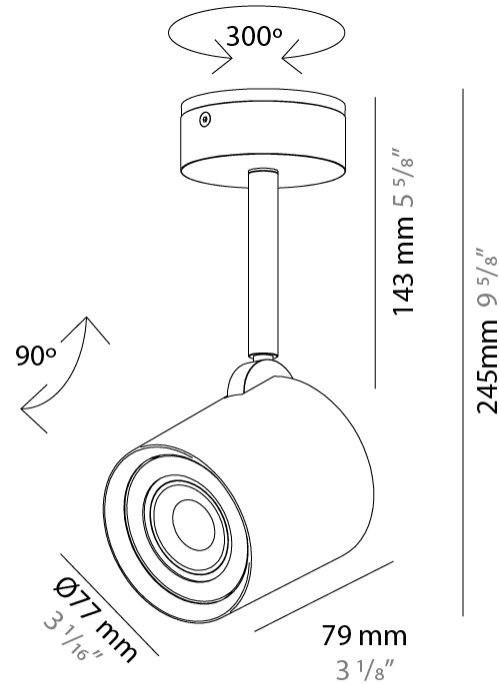

PROJECT
TYPE
SPECIFIER
QUANTITY
DATE

KRONN SINGLE SURFACE

D92078-

base number   Finish
Options

1. To build a product code in our configurator select the specify button on the base model # product page
2. To build a manual product code on this datasheet choose from the options listed below in blue font and add the suffix to the base model #

GENERAL

Series: Kronn
Subseries: Kronn Single
Brand: Milan
Division: Design
Mounting Type: Surface
Mounting Location: Ceiling
Subcategory: Spots

PHYSICAL

Shape: Cylinder
Diameter (mm): 77
Diameter (in): 3 1/32
Length (mm): 79
Length (in): 3 1/8
Height (mm): 245
Height (in): 9 5/8
Light Distribution: Adjustable / Direct
Fixture Finish: CHR / MWL / MBQ
Fixture Material: Extruded Aluminum

ELECTRICAL

Number of Lamps: 1
Lamp Type: LED Retrofit
Bulb Included: Bulb Not Included
Max. Wattage Per Lamp (W): 5 / 75
Lamp Base: GU10
Input Voltage (V): 120

LED

OPTICAL

RATINGS AND CERTIFICATIONS

Certified By: Certified for North American Standards
IP rating: IP20