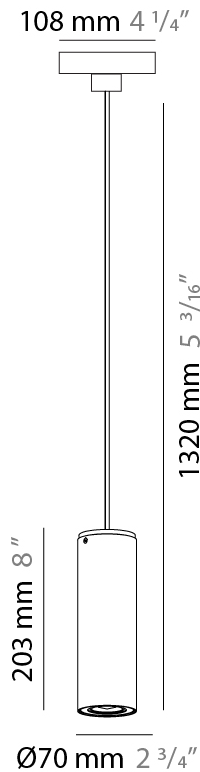

PROJECT	_____
TYPE	_____
SPECIFIER	_____
QUANTITY	_____
DATE	_____

KRONN SINGLE SUSPENSION

D91130-

base number   Finish
Options

1. To build a product code in our configurator select the specify button on the base model # product page
2. To build a manual product code on this datasheet choose from the options listed below in blue font and add the suffix to the base model #

GENERAL

Series: Kronn _____
Subseries: Kronn Single _____
Brand: Milan _____
Division: Design _____
Mounting Type: Suspension _____
Mounting Location: Ceiling _____
Subcategory: Pendant _____

PHYSICAL

Shape: Cylinder _____
Diameter (mm): 70 _____
Diameter (in): 2 ¾ _____
Height (mm): 205 _____
Height (in): 8 ⅙ _____
Max. Overall Height (mm): 3000 _____
Max. Overall Height (in): 118 ⅙ _____
Light Distribution: Downlight _____
Fixture Finish: CHR / MWL / MBQ _____
Fixture Material: Extruded Aluminum _____
Cable Details: 3000mm / 118 1/8" Transparent Cable _____

ELECTRICAL

Number of Lamps: 1 _____
Lamp Type: LED Retrofit _____
Lamp Shape: MR16 _____
Bulb Included: Bulb Not Included _____
Max. Wattage Per Lamp (W): 4 _____
Lamp Base: GU10 _____
Input Voltage (V): 120 _____

LED

OPTICAL

RATINGS AND CERTIFICATIONS

Certified By: Certified for North American Standards _____
IP rating: IP20 _____