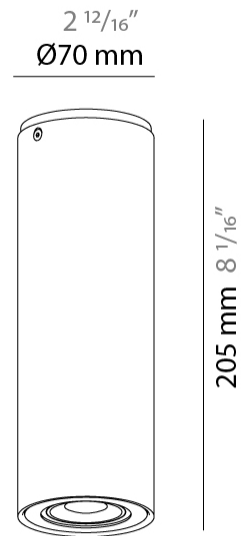

KRONN SINGLE SURFACE

D92082-

base number   Finish
Options

1. To build a product code in our configurator select the specify button on the base model # product page
2. To build a manual product code on this datasheet choose from the options listed below in blue font and add the suffix to the base model #

GENERAL

Series: Kronn
Subseries: Kronn Single
Brand: Milan
Division: Design
Mounting Type: Surface
Mounting Location: Ceiling
Subcategory: Downlight

PHYSICAL

Shape: Cylinder
Diameter (mm): 70
Diameter (in): 2 3/4
Height (mm): 205
Height (in): 8 1/16
Light Distribution: Direct
Fixture Finish: [CHR](#) / [MWL](#) / [MBQ](#)
Fixture Material: Extruded Aluminum

ELECTRICAL

Number of Lamps: 1
Lamp Type: LED Retrofit
Lamp Shape: MR16
Bulb Included: Bulb Not Included
Max. Wattage Per Lamp (W): 4
Lamp Base: GU10
Input Voltage (V): 120

LED

OPTICAL

RATINGS AND CERTIFICATIONS

Certified By: Certified for North American Standards
IP rating: IP20

PROJECT
TYPE
SPECIFIER
QUANTITY
DATE